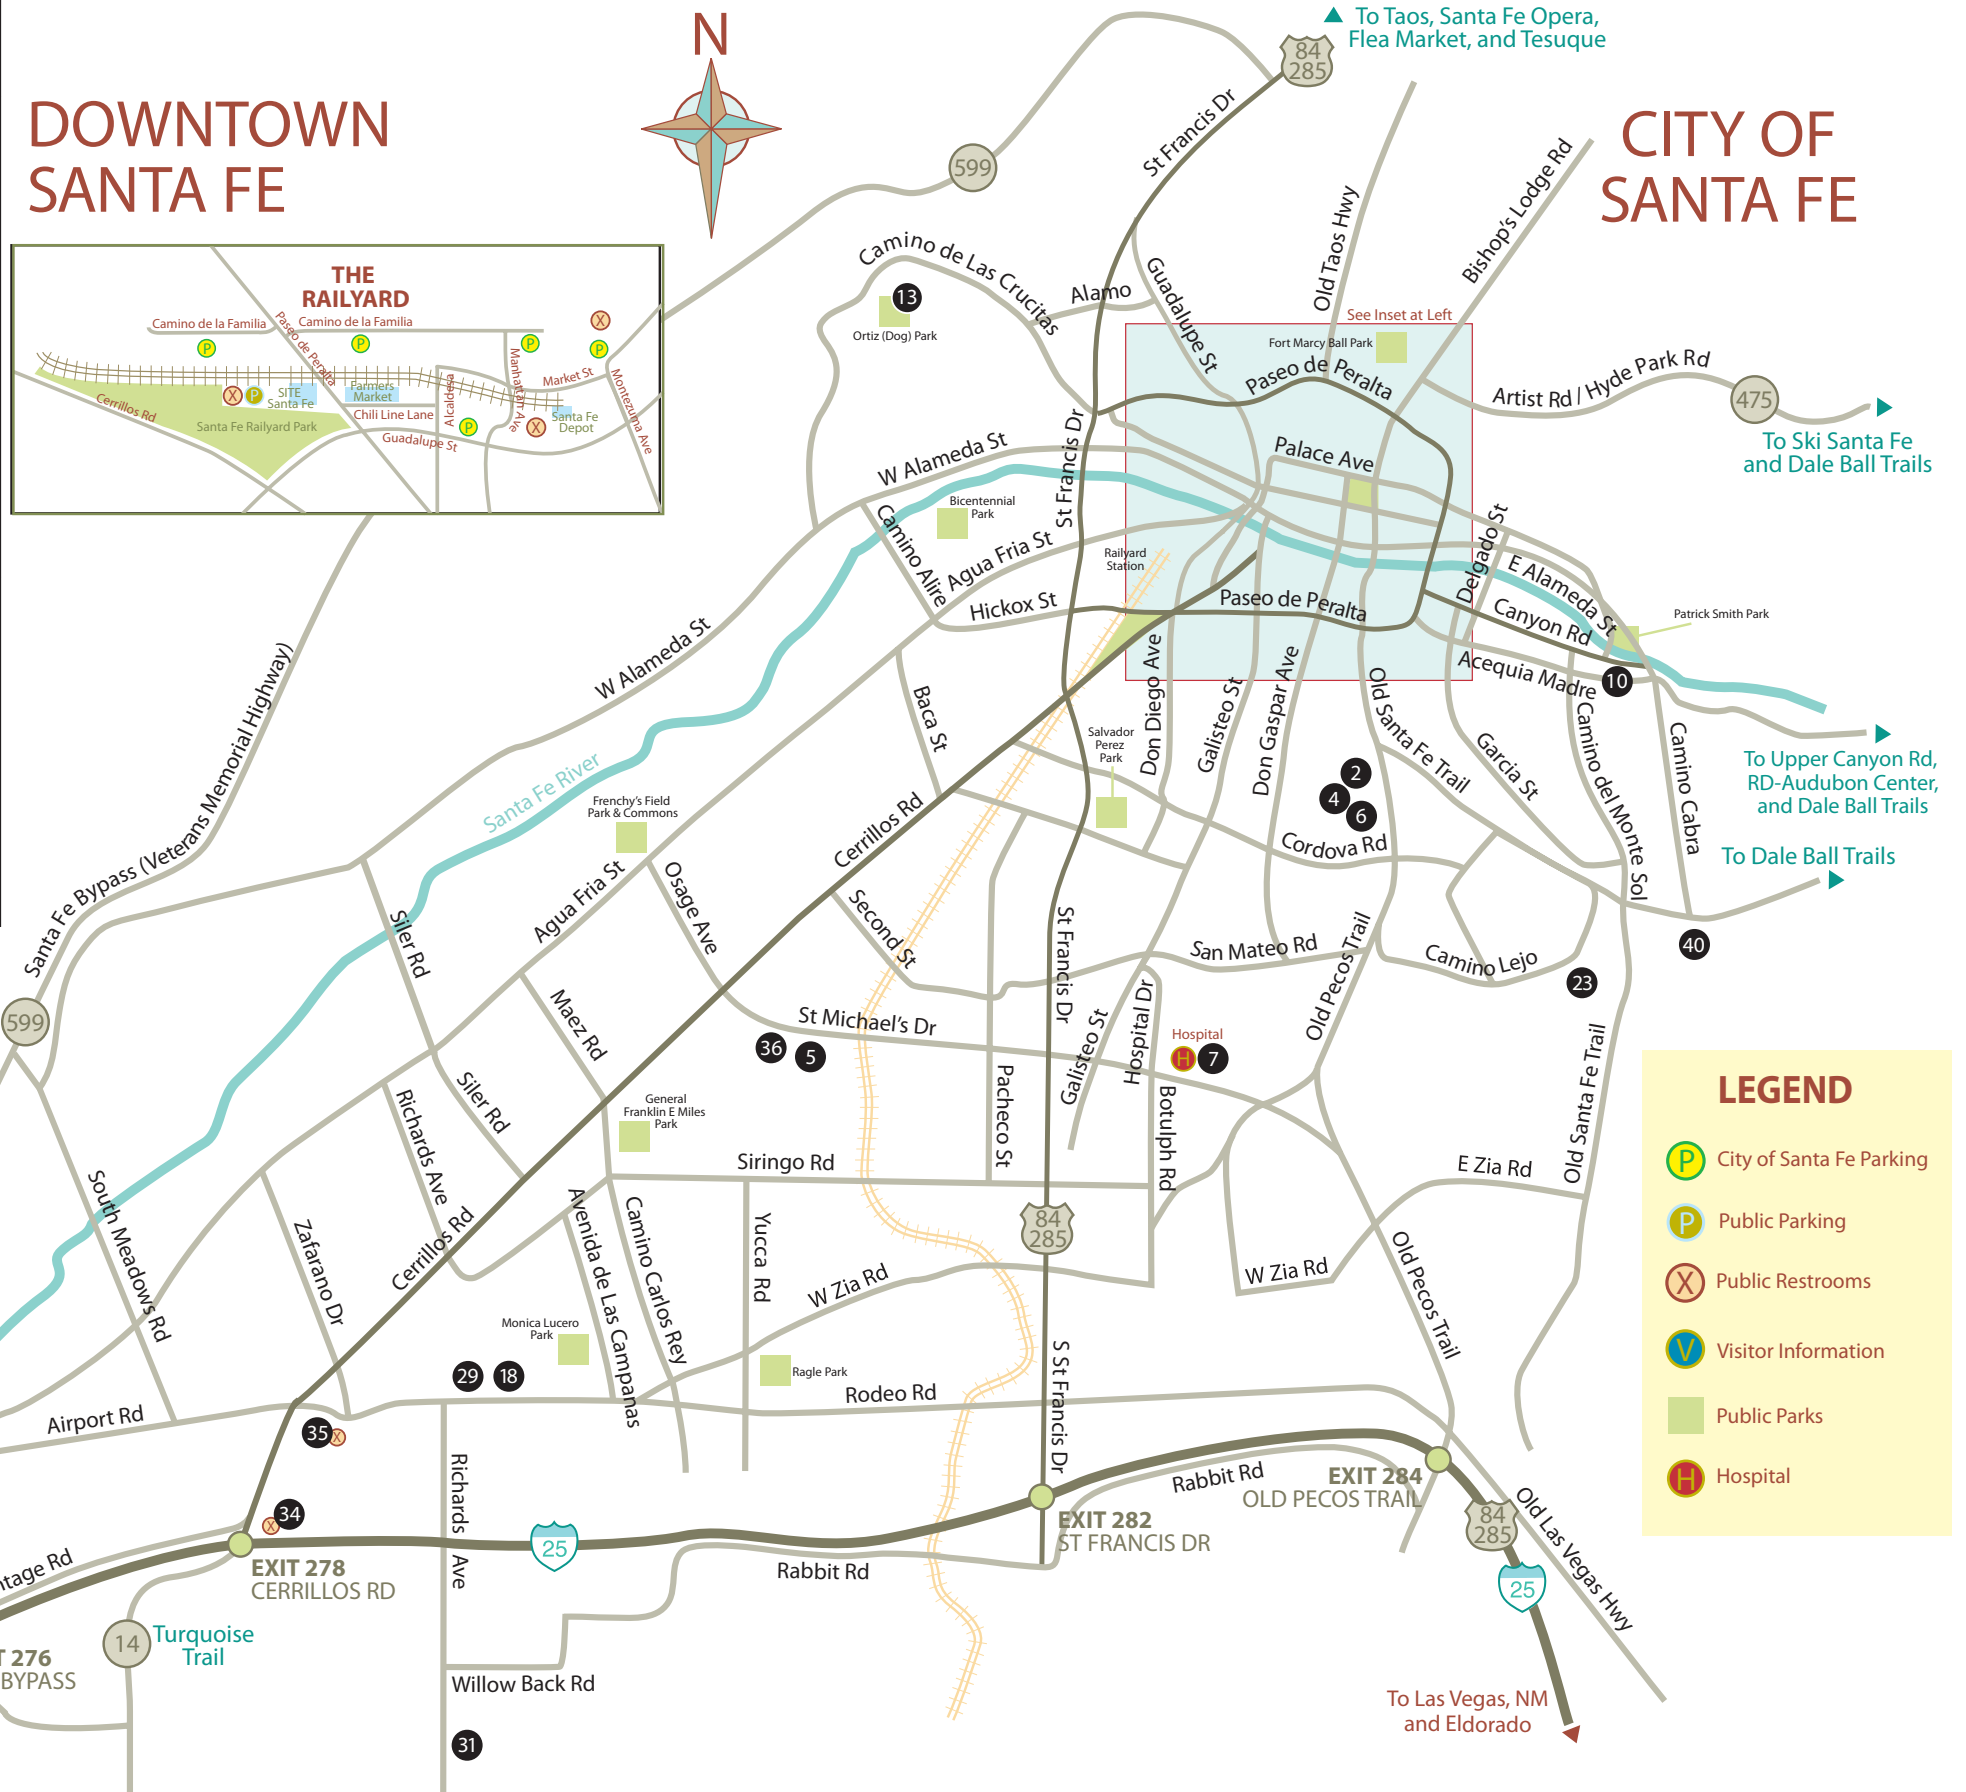

DOWNTOWN SANTA FE

LEGEND City of Santa Fe Parking Public Parking Public Restrooms Visitor Information

- 1 Bataan Memorial
- 2 Bataan Museum
- 3 Cathedral Basilica of St. Francis of Assisi
- 4 Center for Contemporary Arts
- 5 Chamber of Commerce
- 6 Children's Museum
- 7 Christus St. Vincent Hospital
- 8 City Bus Station
- 9 City Hall
- 10 Cristo Rey Church
- 11 Cross of the Martyrs
- 12 DeVargas Center Mall
- 13 Dog Park
- 14 Farmers Market
- 15 Federal Courthouse
- 16 Federal Post Office
- 17 Fort Marcy Complex
- 18 Genevieve Chavez Community Center
- 19 Georgia O'Keeffe Museum
- 20 Lensic Performing Arts Center
- 21 Loretto Chapel
- 22 Museum of Contemporary Native Arts
- 23 Museum Hill – Indian Arts & Culture, Folk Art, Spanish Colonial Art, Wheelwright
- 24 New Mexico Museum of Art
- 25 New Mexico Tourism Department
- 26 Oldest House
- 27 Palace of the Governors/New Mexico History Museum
- 28 Public Library
- 29 Rodeo Grounds
- 30 San Miguel Mission
- 31 Santa Fe Community College
- 32 Santa Fe Community Convention Center
- 33 Santa Fe Country Club
- 34 Santa Fe Outlets
- 35 Santa Fe Place Mall
- 36 Santa Fe University of Art and Design
- 37 Santa Fe Visitor Center/Santa Fe Southern Railway/New Mexico Rail Runner
- 38 Santuario de Guadalupe
- 39 SITE Santa Fe
- 40 St. John's College
- 41 State Capitol

LEGEND

- City of Santa Fe Parking
- Public Parking
- Public Restrooms
- Visitor Information
- Public Parks
- Hospital